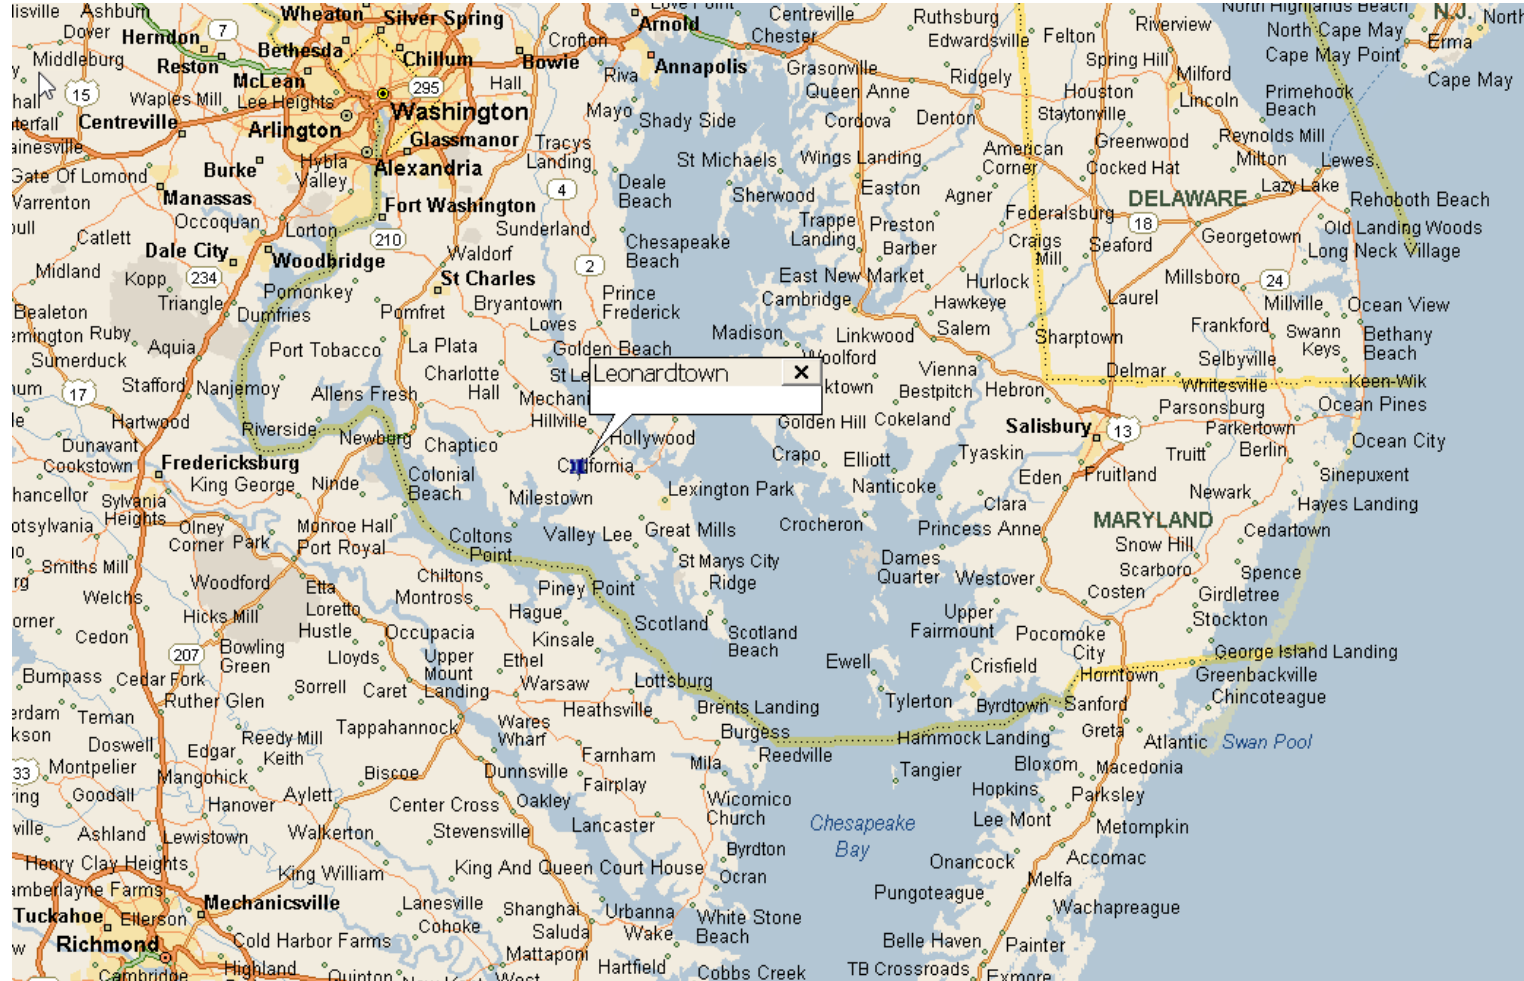

Routes 5 @ Breton Bay Center Leonardtown MD

For additional information, please contact:

Sandra Hunt
shunt@scheerpartners.com
(301) 938-0548

15245 Shady Grove Road, Suite 210
Rockville, Maryland 20850
(301) 337-4700
www.scheerpartners.com