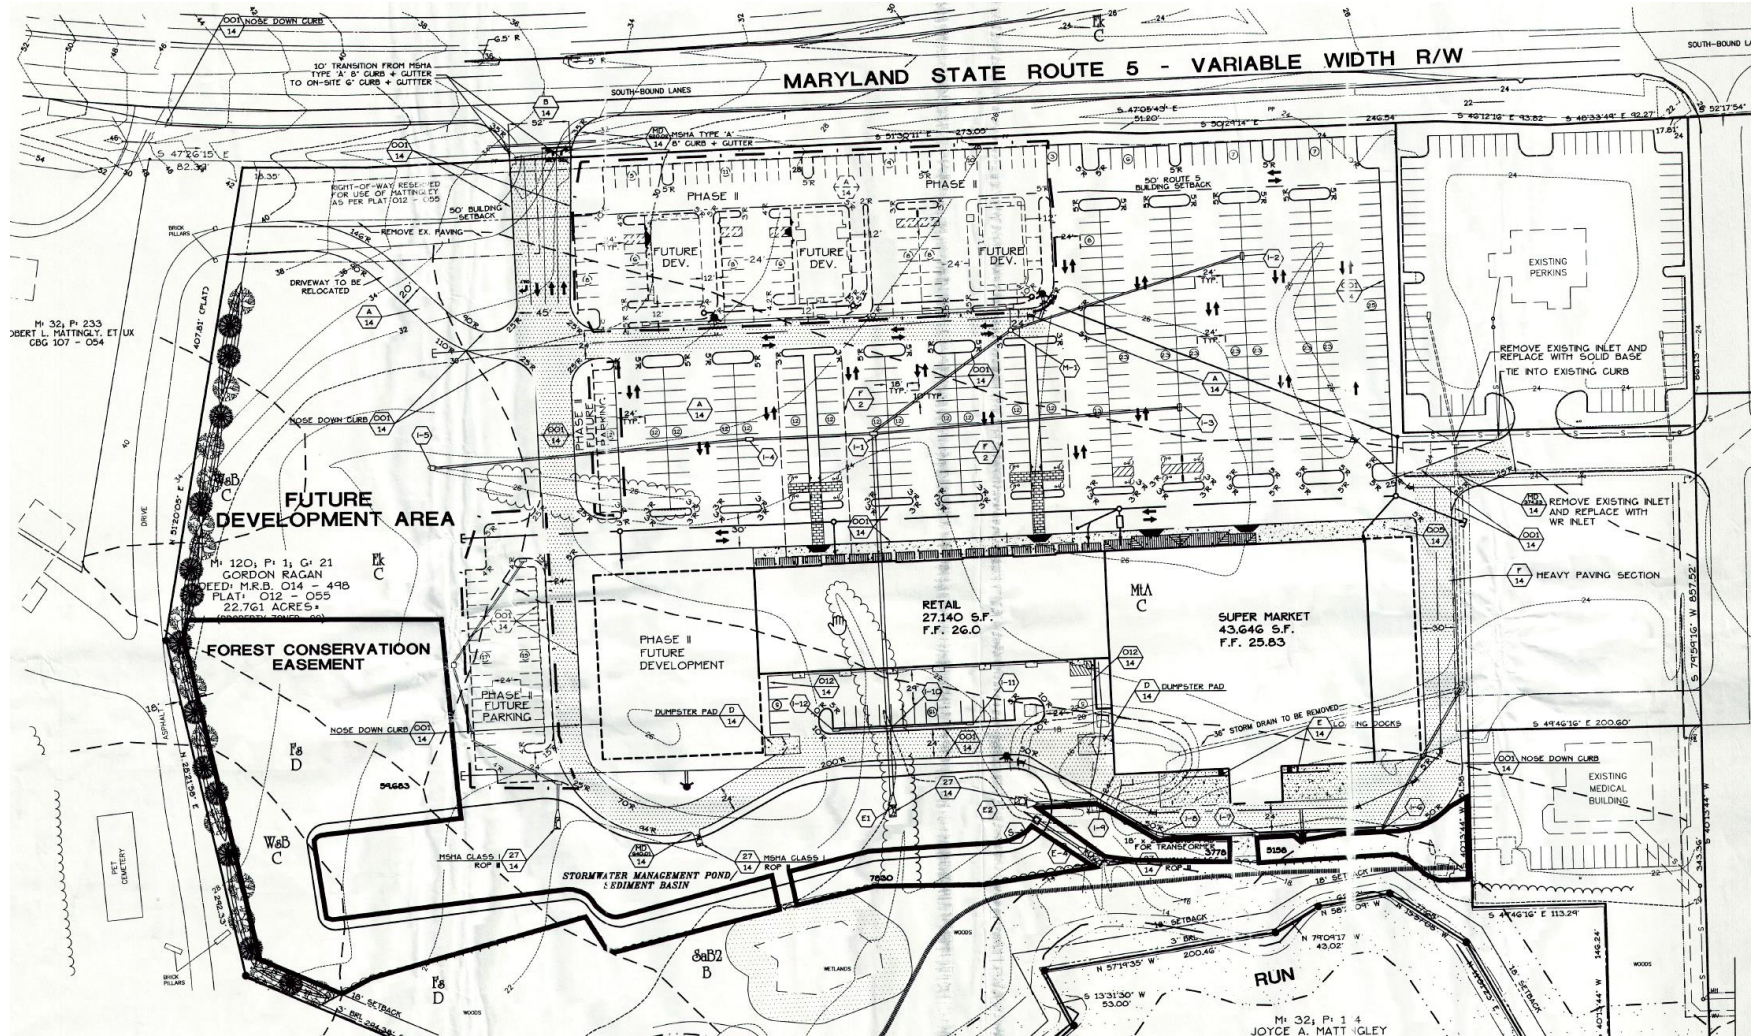

Breton Bay

Route 5 @ Breton Bay Center

For additional information, please contact:

Sandra Hunt
shunt@scheerpartners.com
(301) 938-0548

15245 Shady Grove Road, Suite 210
Rockville, Maryland 20850
(301) 337-4700
www.scheerpartners.com