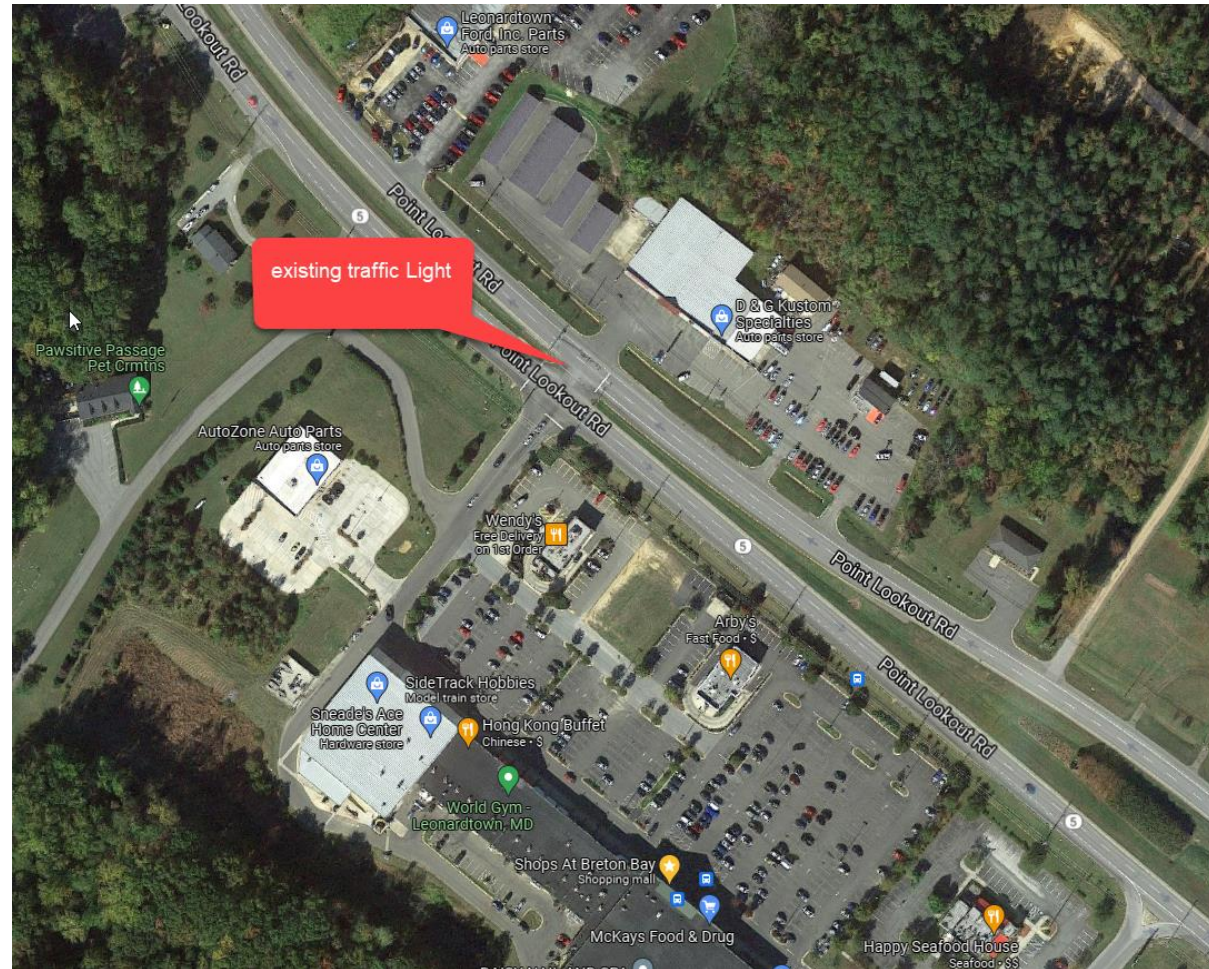

Breton Bay

Route 5 @ Breton Bay Center

For additional information, please contact:

Sandra Hunt
shunt@scheerpartners.com
(301) 938-0548

15245 Shady Grove Road, Suite 210
Rockville, Maryland 20850
(301) 337-4700
www.scheerpartners.com